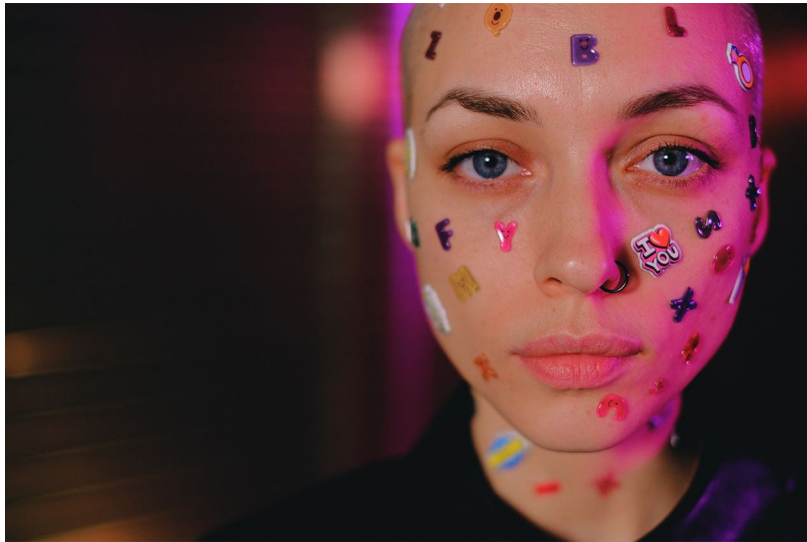

eclectic action set

Popsicle One

Color Related

Before

After

Smooth Blue

Before

After

eclectic action set

BW-B&W-Contrast-Boost

Black and White

Before

After

BW-B&W-Switch

Before

After